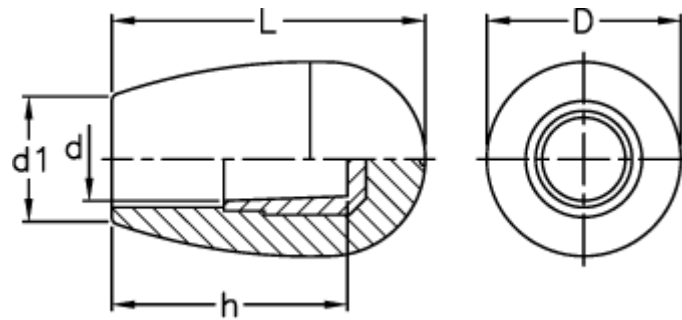

Data Sheet

Article number: 2304021011

Description: E+G Handle
I.222/30 N-8

Measures

d = 8
D = 20
d1 = 14
h = 21
L = 31